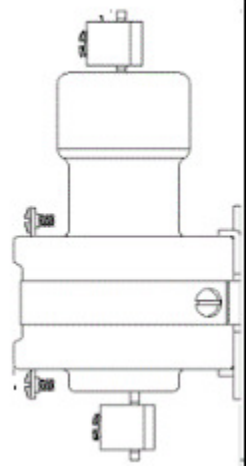

Correct

Incorrect

CAUTION

Vacuum contactor only operate in the upright position,
Gravity sensitive module
Mercury filled capsule